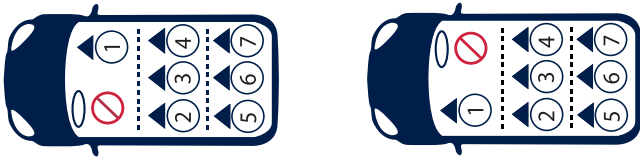

## Vehicle fitting information

This Enhanced Child Restraint System is classified for "ISOFIX Universal" use. It is suitable to fix into seat positions in most cars.

The numbers on the diagram below correspond with the vehicle fitting positions listed in the following pages.